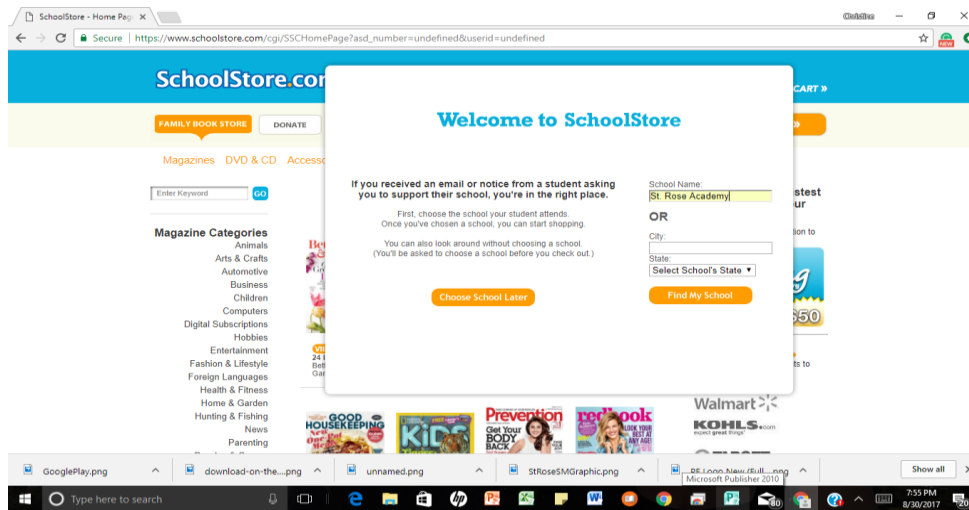

*SchoolStore.com – When you Shop Online our School Wins!!

SchoolStore.com is an online shopping mall where over 400 nationally-known online merchants have agreed to give a percentage of sales to K-12 schools. Companies like Walmart.com, Sears, Target, DisneyStore.com, and Best Buy participate. SchoolStore is a great way to support your school when you shop at your favorite online merchants.