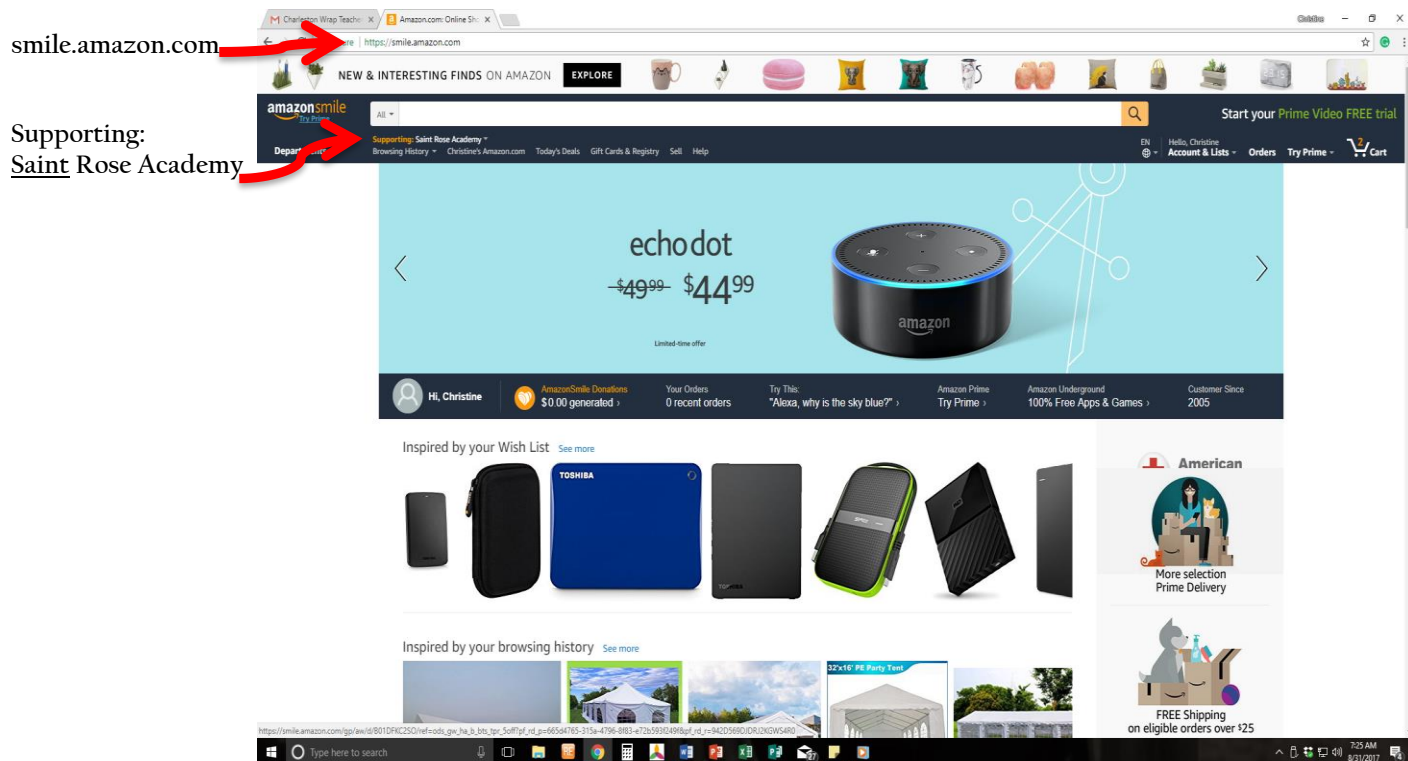

Easy Ways to Support Saint Rose Academy!

***Amazon Smile:**

Simply log on to <https://smile.amazon.com/> – select Saint Rose Academy as your charitable organization. Shop as usual and Saint Rose receives 1% of the eligible purchases.

***Box Tops for Education:**

Earn cash for our school by clipping Box Tops from hundreds of products!

Because every little bit adds up for our kids, let's clip, clip, clip and together we can make a real difference in their education. The Box Top collection box is located in our school's front office.